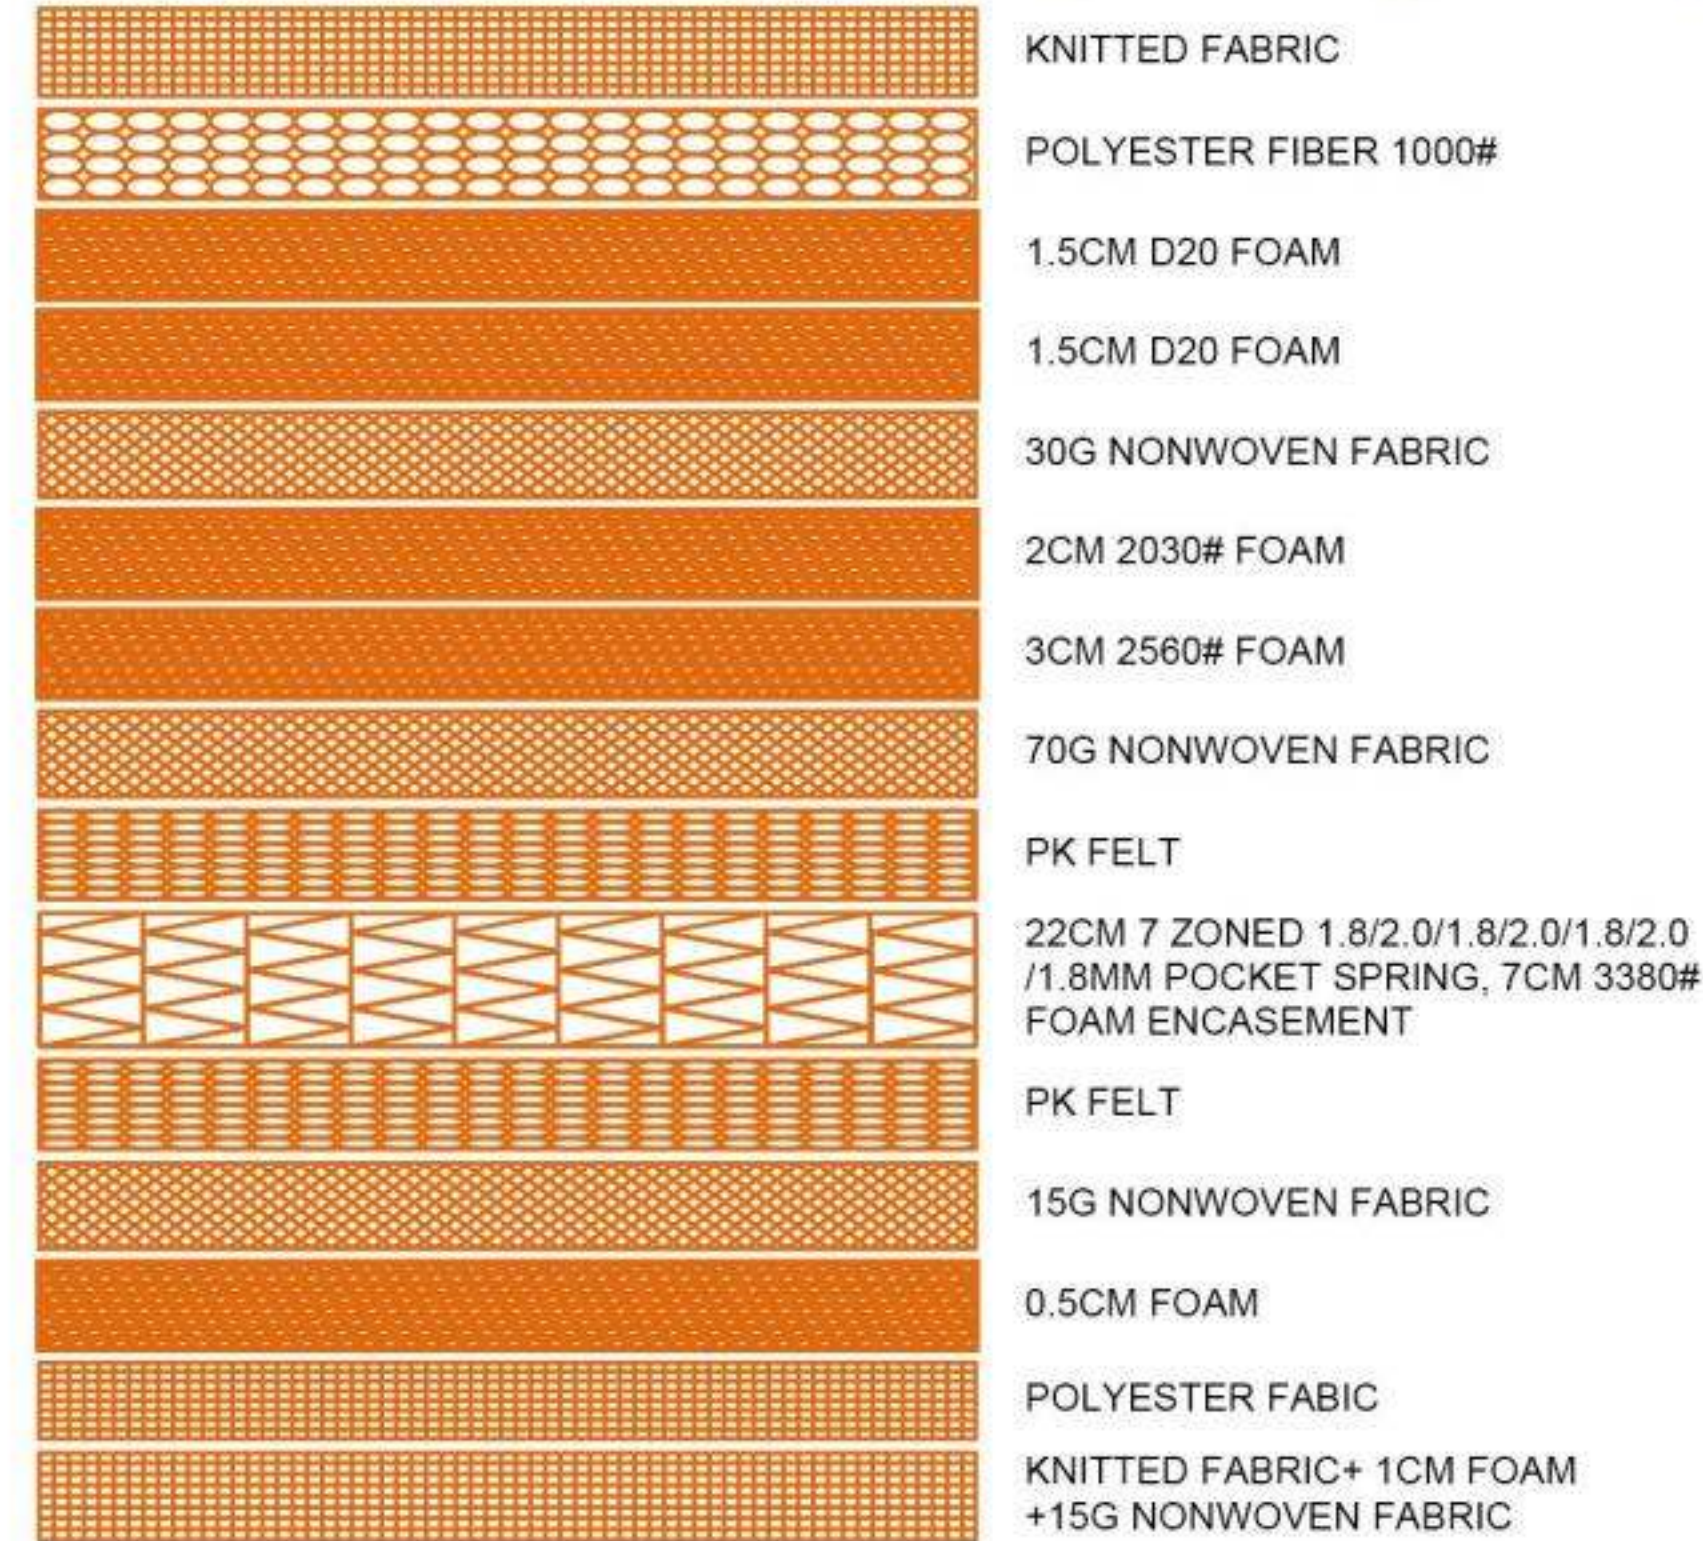

GUANGDONG Factory cover a total area of 300,000 square meters and engaged in mattress, beds, sofas, foam and mattress material: Pocket spring, Bonnell spring and non-woven fabric.

JIANGSU Factory is a new modern factory with a production area of 600000 square meters, which is expected to produce dining tables, dining chairs, coffee tables, TV cabinets and other supporting furniture series

24IDM-M10

24IDM-M11

24IDM-M12

MATTRESS | UK

24IDM-M13

24IDM-M14

24IDM-M15

24IDM-M16

MATTRESS | MIDDLE EAST

24IDM-M17

24IDM-M18

24IDM-M19

24IDM-M20

24IDM-M21

BIG EUROPE

24IDM-M22

BIG EUROPE

24IDM-M23

MIDDLE EAST, AFRICA, SOUTHEAST ASIA, SOUTH AMERICA

24IDM-M24

BIG EUROPE

24IDM-M25

MIDDLE EAST, AFRICA, SOUTHEAST ASIA, SOUTH AMERICA

24IDM-M26